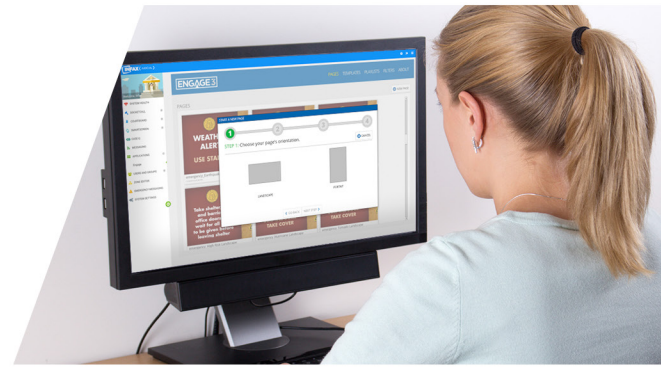

## Engage

- ✓ Design, display and maintain customized messages
- ✓ Minimize time for content creation and deployment
- ✓ Display any content on multiple monitors
- ✓ Schedule templates for any time or day

### LEADER IN DIGITAL SIGNAGE

Infax's Engage module is a content creation program that allows users to easily create directional signage, personalized messages, and digital directories to be displayed on monitors throughout their facilities. This web-based solution allows users to access the system from any browser on any device, providing maximum flexibility managing one or hundreds of displays remotely or locally.

There are unlimited creative options using the customization features within the module. Courts now have the ability to create content using images, weather, news, local traffic, and short videos. Once the content has been created, it can be uploaded into playlists that show in real time or on a future date.

Engage allows you to choose what content will be displayed on any monitor within the system. It also allows you to choose the schedule in which you would like your messages to be shown. This module focuses on the user experience and functionality, ensuring anyone can create effective and informative visual messages to help direct courthouse patrons.