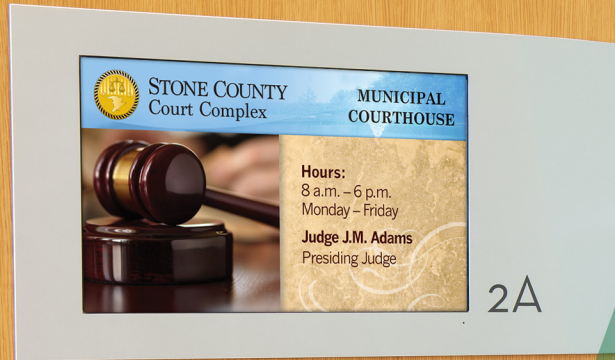

Engage

- ✓ Design, display and maintain customized messages
- ✓ Minimize time for content creation and deployment
- ✓ Display any content on multiple monitors
- ✓ Schedule templates for any time or day